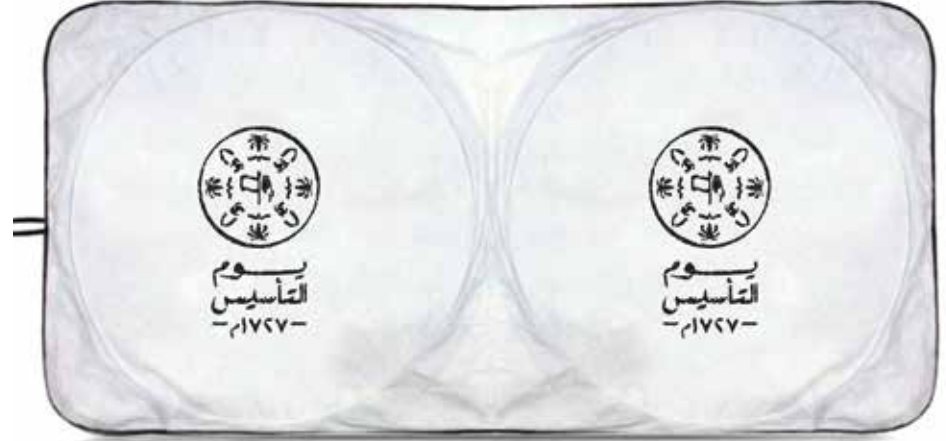

POP SOCKET WITH STICKY BASE
TO HOLD THE MOBILE
S-12102